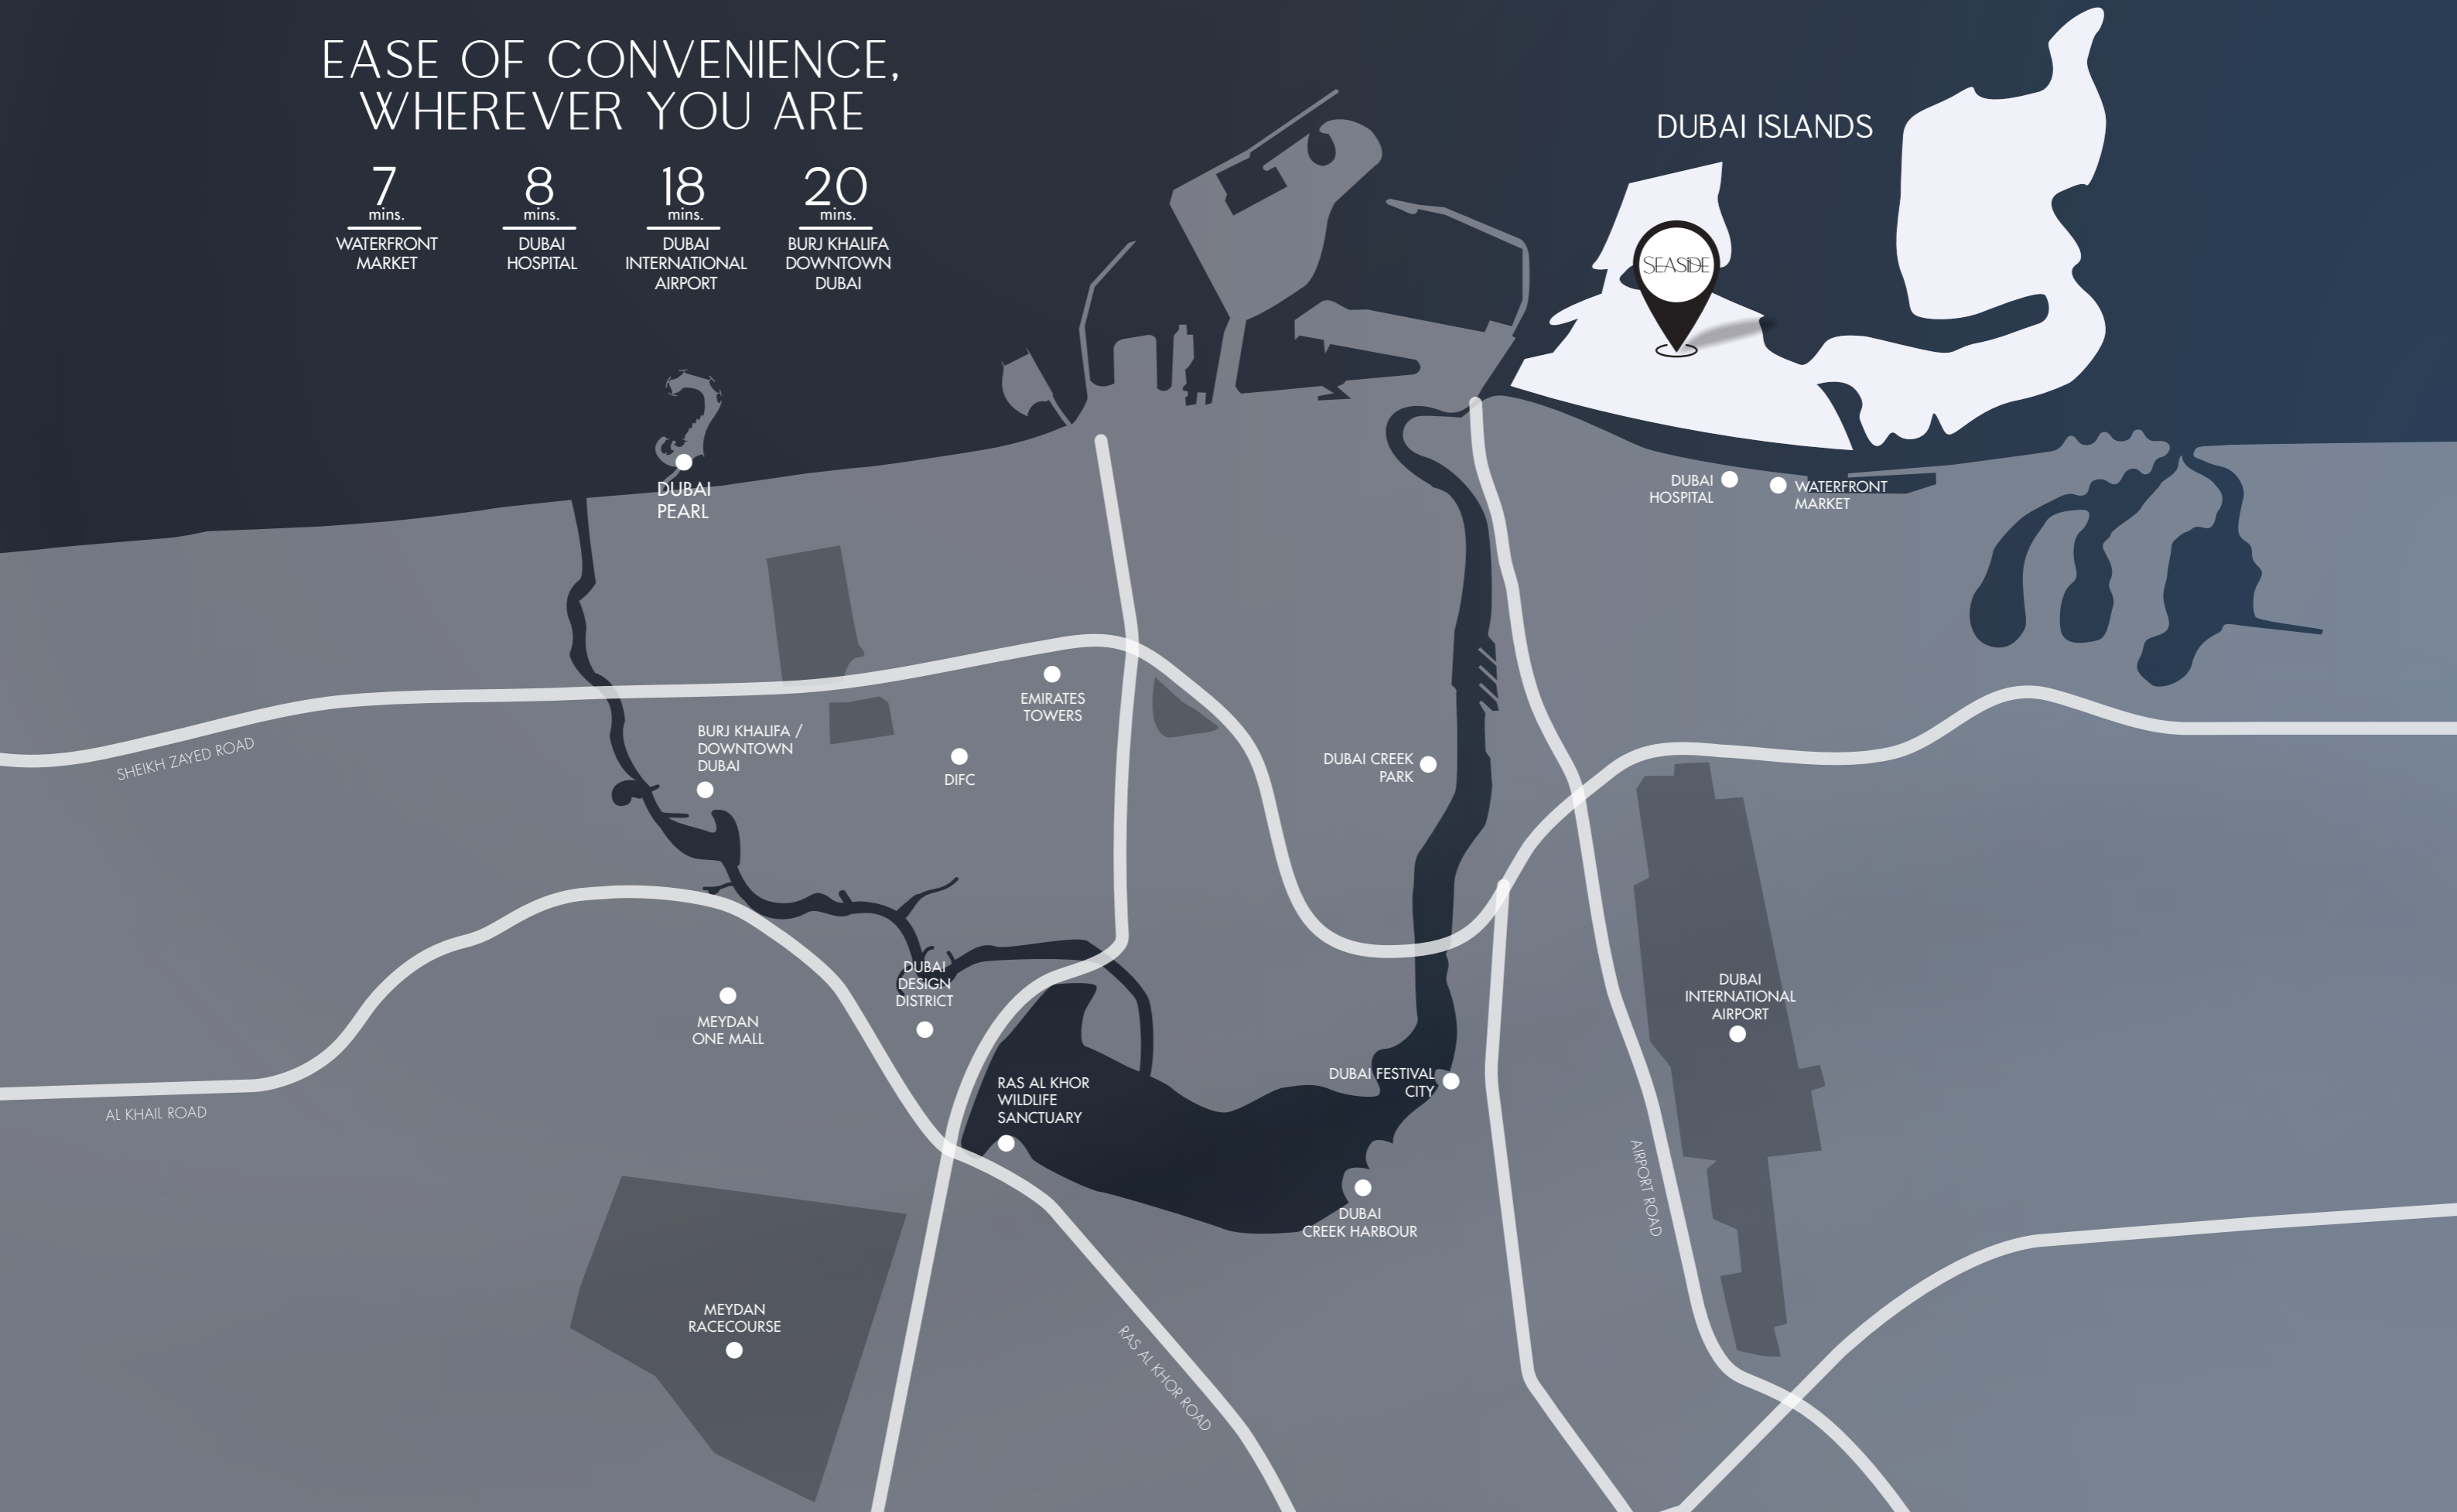

The architecture features a modern design, with clean lines and a tiered structure that allows for privacy while accentuating the panoramic views.

LIFE BETWEEN THE CITY
AND THE SEA

SEA THE
PEAK OF LUXURY

EASE OF CONVENIENCE, WHEREVER YOU ARE

7
mins.
WATERFRONT
MARKET

8
mins.
DUBAI
HOSPITAL

18
mins.
DUBAI
INTERNATIONAL
AIRPORT

20
mins.
BURJ KHALIFA
DOWNTOWN
DUBAI

DUBAI ISLANDS

SEASIDE

DUBAI
PEARL

BURJ KHALIFA /
DOWNTOWN
DUBAI

DIFC

EMIRATES
TOWERS

DUBAI CREEK
PARK

DUBAI
HOSPITAL

WATERFRONT
MARKET

SHEIKH ZAYED ROAD

DUBAI
DESIGN
DISTRICT

RAS AL KHOR ROAD

SEASIDE

5 mins.

CENTARA MIRAGE BEACH RESORT

5 mins.

RIU PALACE DUBAI ISLAND

1 mins.

DUBAI ISLANDS MALL