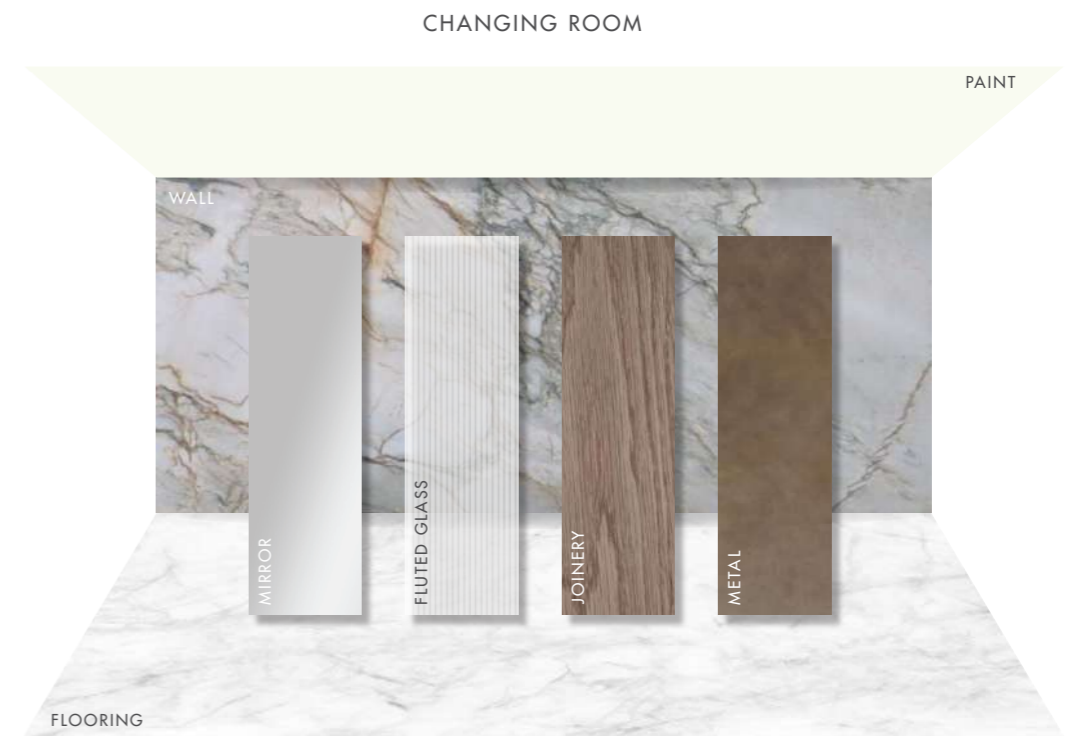

FIVE-STAR RESORT AMBIENCE
INSIDE YOUR HOME

EXCLUSIVE AMENITIES

Seaside by Prestige One presents a suite of refined amenities for an elevated waterfront living experience.

MINI PUTT GOLF

STAY ACTIVE, WITH A VIEW