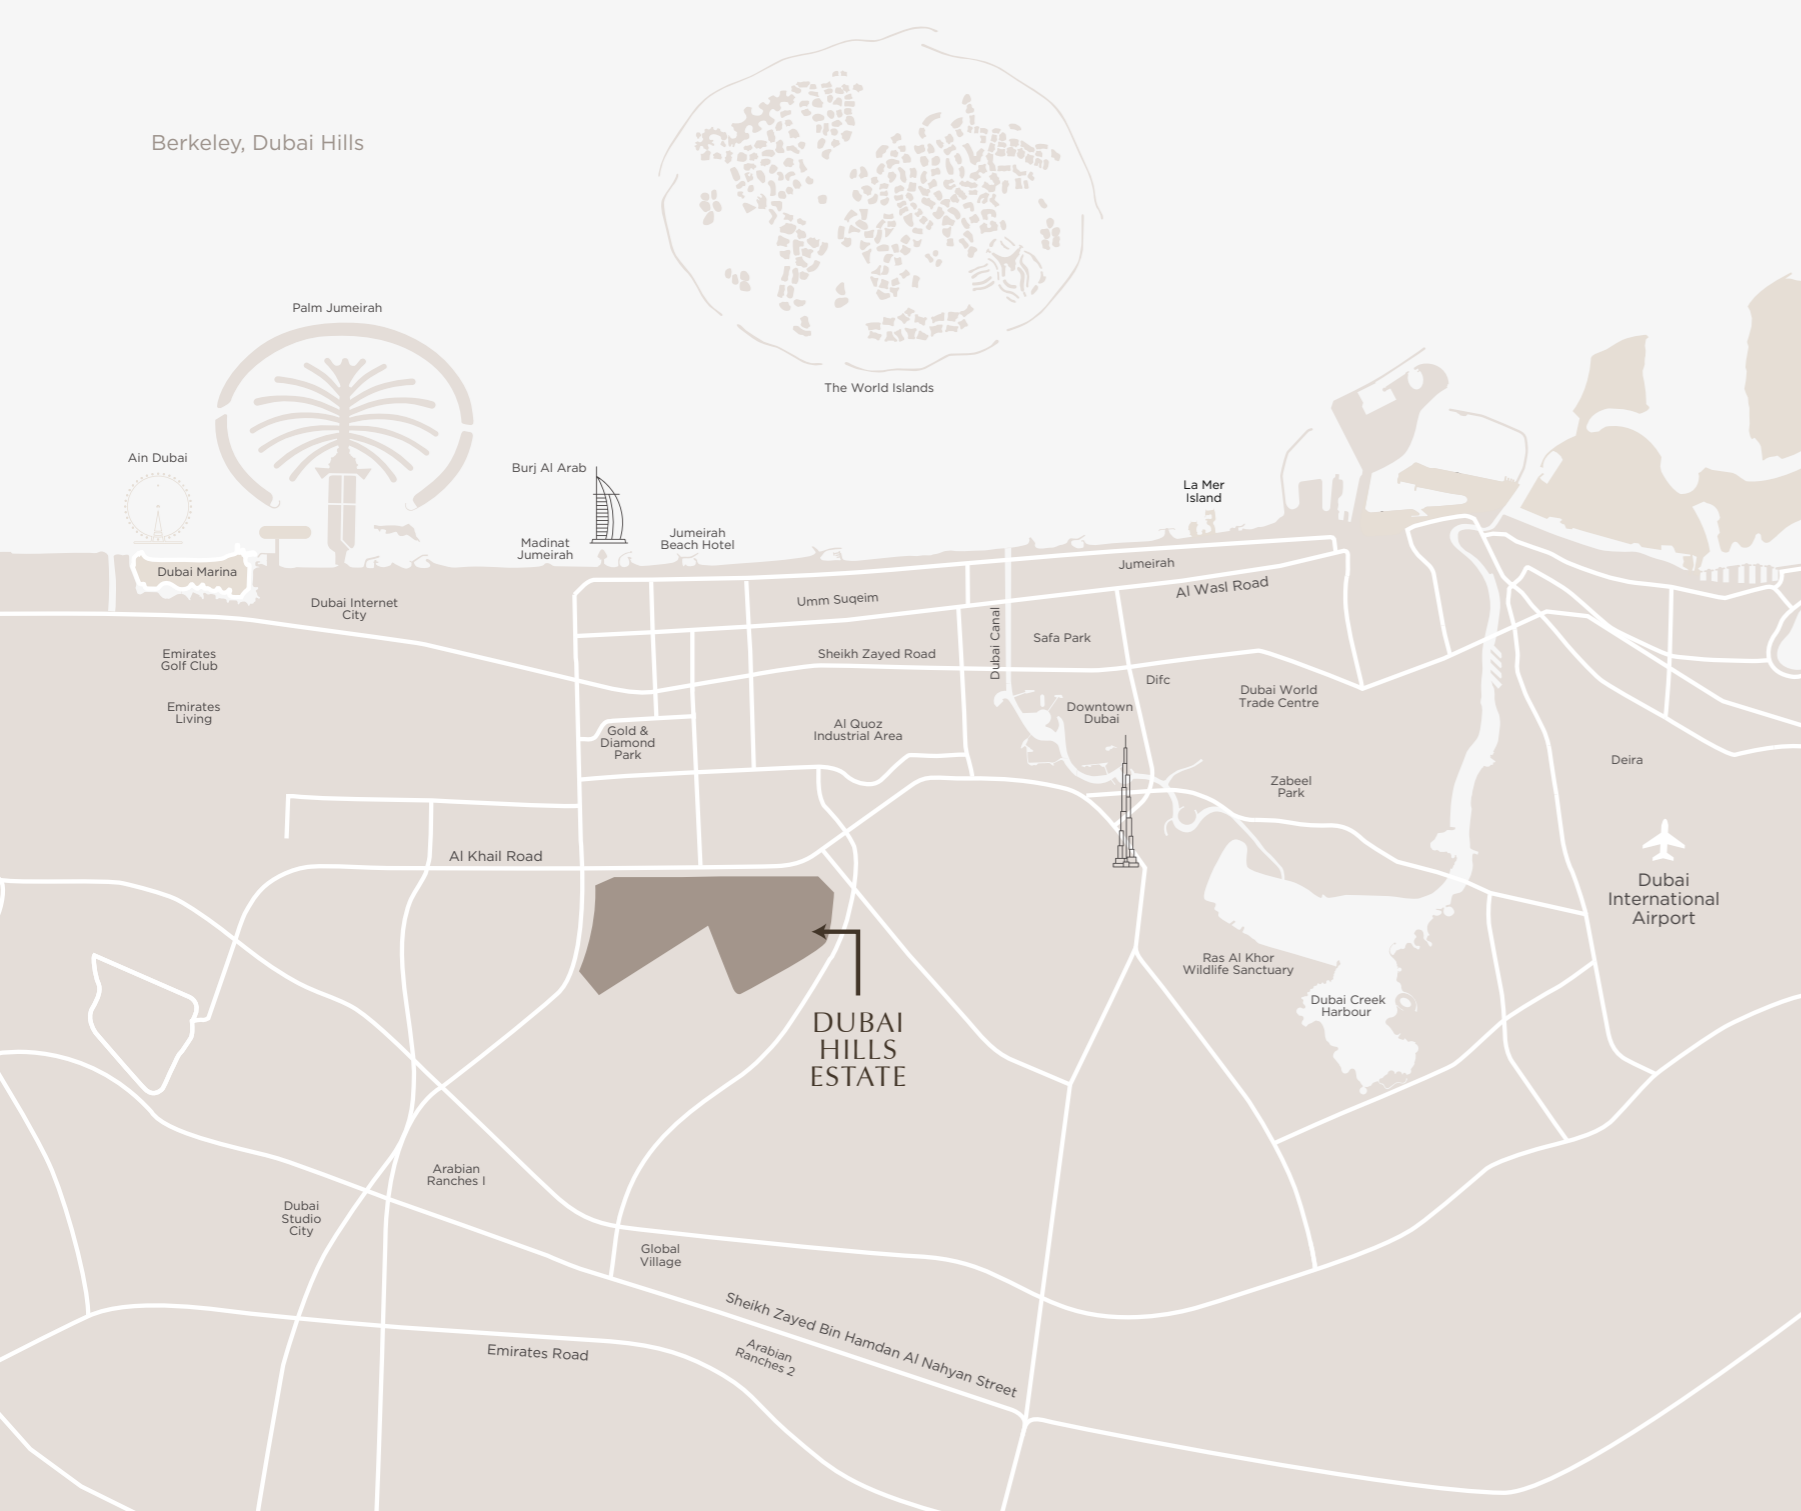

THE REFLECTION GARDEN

Stroll through the green path and seek out a secluded spot for a tranquil moment.

EVERYTHING AT YOUR DOORSTEP

15

minutes from Downtown Dubai

15

minutes from Dubai Marina

20

minutes from Dubai International Airports

25

minutes from Expo City

The Berkeley is strategically positioned, yet distant from the city's hustle. Al Khail Road, Downtown Dubai and major hubs are minutes away and soon, Etihad Rail and Dubai Metro will offer swift airport and emirate connections.